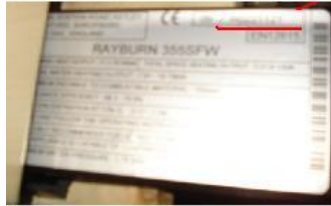

Serial Number Location - Rayburn Range Cookers

Rayburn 200 Series

Product: 200 Series

Product Code: R200G/R200L/R200S/R200K/R208GV/
R208KV/R208LVR212SV

Location: On pull out plate located on base plate
underneath warming oven door

Rayburn 300 Series

Product: 300 Series Models

Product Code: R300K/R300W/R308K

Location: On pull out plate located on the
base plate underneath the warming oven.

Rayburn 355M

Product: Rayburn 355
Product Code: R355M
Location: On pull out plate which is located on the base plate underneath the warming oven door

Rayburn 400 Series

Product: All 400 Series
Product Code: R400KPF/R400GPF/R440K/R460K/R480K/R499K/R480CD/R480AG/R480AG
Location: Pull out serial number plate from base plate on the bottom of cooker below burner door.